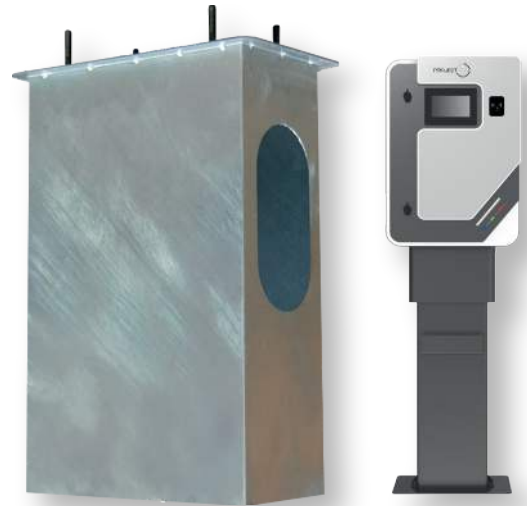

# EV-GM40KW-2

Ground Mount 40kW [Compatible With Single Outlet 40kW Charging Models]

## Enhance Your EV Charger

Make sure your electric vehicle charge point & mounting pole is securely placed into the ground with the EV-GM40KW-2.

Suitable for single outlet 40kW models, mounted via an EV-FLRSTAND40KW.

\*Pictured chargers and floor stand are for illustration purposes only, these are not included with the EV-GM40KW-2, must be bought separately.